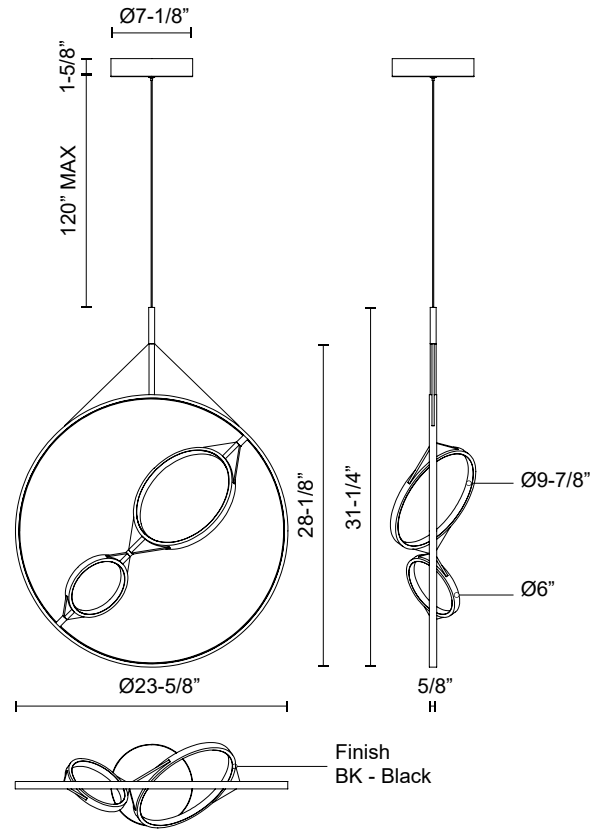

SERIF
PD84324
PENDANTS

PROJECT

PD84324-BK
Black

SPECIFICATION DETAILS

* For custom options, consult factory for details.

Fixture Dimensions	L23-5/8" x W5/8" x H31-1/4"
Light Source	LED with DC Driver
Wattage	40W
Total Lumens	3400lm
Delivered Lumens	1690lm*
Voltage	120V
Color Temperature	3000K
CRI (Ra)	90CRI
Optional Color Temps	2700K - 5000K Available, Minimum Order Quantities Apply
LED Rated Life	50,000 hours
Dimming	100% - 10%, TRIAC or ELV Dimmer (Not Included)
Adjustable	Yes
Wire Length	120" Max
Wire Type	Black Coaxial Wire
Minimum Hang Height	36"
Diffuser Details	Frosted Silicone Diffuser
Location	Dry
Warranty	5 Years
Canopy Dimensions	D7-1/8" x H1-5/8"

DESCRIPTION

The Serif Collection features clean, angular geometrics colliding in harmony. Minimal yet impactful, the rings of light seem to float organically in air. Each piece of the Serif Collection is adjustable to fit your style, from minimal and clean uniform rings, to free-form. This versatility makes it the perfect mixture of both two- and three-dimensional art depending on the ring formations you create.